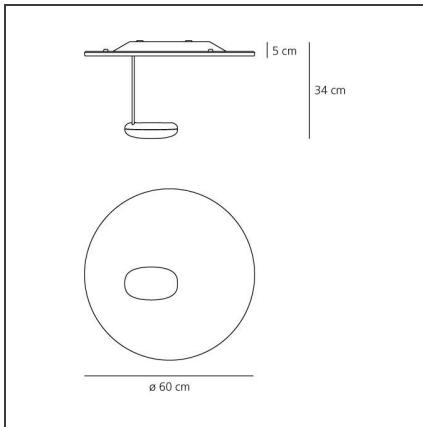

Droplet Mini Wall/Ceiling LED 2700K

IP20     

Dimmerable: +  -

DESIGN BY

Ross Lovegrove

DESCRIPTION

Wall/ceiling lamp, extending the range of Droplet series. Materials: die-cast aluminium lighting unit; painted die-cast aluminium reflector.

TECHNICAL DRAWINGS

FEATURES

Article Code:	1471W10A	Material:	Aluminium, steel
Colour:	Polished chrome / Aluminium	Series:	Design, Hydro
Installation:	Wall, Ceiling	Area contract:	Hospitality
Environment:	Indoor	Emission:	Indirect

DIMENSIONS

Height:	cm 34	Impact Resistance:	N/D
		Glow Wire Test:	960

INCLUDED SOURCES

Category:	LED	Color temperature (K):	2700K
Number:	1	Color Tolerance:	MacAdam 2SDCM
Watt:	29W	CRI:	90
Type:	0		
Class:	A		