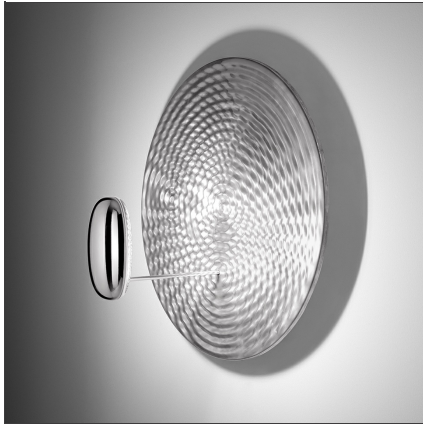

Droplet Mini Wall/Ceiling LED 2700K

IP20     

Dimmerable: +  -

DESIGN BY

Ross Lovegrove

DESCRIPTION

Wall/ceiling lamp, extending the range of Droplet series. Materials: die-cast aluminium lighting unit; painted die-cast aluminium reflector.

TECHNICAL DRAWINGS

FEATURES

Article Code:	1471W10A	Material:	Aluminium, steel
Colour:	Polished chrome / Aluminium	Series:	Design, Hydro
Installation:	Wall, Ceiling	Area contract:	Hospitality
Environment:	Indoor	Emission:	Indirect

DIMENSIONS

Height:	cm 34	Impact Resistance:	N/D
		Glow Wire Test:	960

INCLUDED SOURCES

Category:	LED	Color temperature (K):	2700K
Number:	1	Color Tolerance:	MacAdam 2SDCM
Watt:	29W	CRI:	90
Type:	0		
Class:	A		