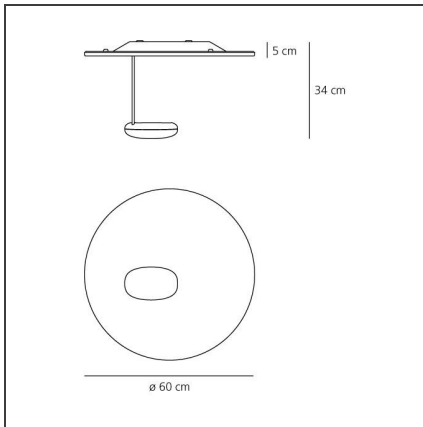

Droplet Mini Wall/Ceiling

IP20     

Dimmerable: +  -

DESIGN BY

Ross Lovegrove

DESCRIPTION

Wall/ceiling lamp, extending the range of Droplet series. Materials: die-cast aluminium lighting unit; painted die-cast aluminium reflector.

TECHNICAL DRAWINGS

FEATURES

Article Code:	1472010A	Material:	Aluminium, steel
Colour:	Polished chrome / Aluminium	Series:	Design, Hydro
Installation:	Wall, Ceiling	Area contract:	Hospitality
Environment:	Indoor	Emission:	Indirect

DIMENSIONS

Height:	cm 34	Impact Resistance:	N/D
		Glow Wire Test:	960

NOT INCLUDED SOURCES

Category:	HALO	Color Rendering:	1a
Number:	1	Color temperature (K):	2950K
Watt:	160W		
Lbs:	Qt-de12		
Socket:	R7s		
Duration (h):	2000h		