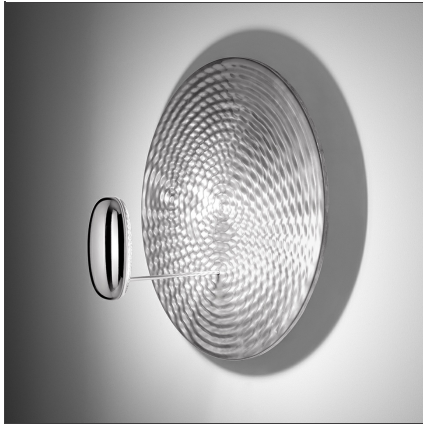

Droplet Mini Wall/Ceiling

IP20     

Dimmerable: +  -

DESIGN BY

Ross Lovegrove

DESCRIPTION

Wall/ceiling lamp, extending the range of Droplet series. Materials: die-cast aluminium lighting unit; painted die-cast aluminium reflector.

TECHNICAL DRAWINGS

FEATURES

Article Code:	1472010A	Material:	Aluminium, steel
Colour:	Polished chrome / Aluminium	Series:	Design, Hydro
Installation:	Wall, Ceiling	Area contract:	Hospitality
Environment:	Indoor	Emission:	Indirect

DIMENSIONS

Height:	cm 34	Impact Resistance:	N/D
		Glow Wire Test:	960

NOT INCLUDED SOURCES

Category:	HALO	Color Rendering:	1a
Number:	1	Color temperature (K):	2950K
Watt:	160W		
Lbs:	Qt-de12		
Socket:	R7s		
Duration (h):	2000h		