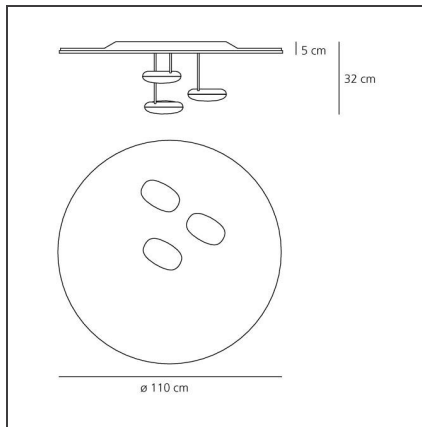

Droplet Ceiling

IP20

Dimmerable: + -

TECHNICAL DRAWINGS

DESIGN BY

Ross Lovegrove

DESCRIPTION

Lamp available in suspension and ceiling versions. "Droplet is a ceiling light that appears as a pool of liquid aluminium reflecting two light pebbles. It has been generated totally by digital means and freezes in time the act of ripples that cross each other to define reflective zones and acting as a form of liquid dichroic." Materials: die-cast aluminium lighting units; die-cast aluminium reflector.

FEATURES

Article Code:	1398010A	Material:	Aluminium, steel
Colour:	Polished chrome / Aluminium	Series:	Design, Hydro
Installation:	Ceiling	Emission:	Indirect
Environment:	Indoor		

DIMENSIONS

Height:	cm 32	Impact Resistance:	N/D
		Glow Wire Test:	960