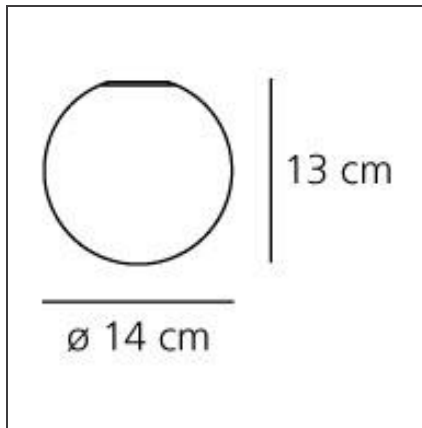

TECHNICAL DRAWINGS

FEATURES

Article Code:	1039110A	Material:	Blown glass, polycarbonate
Colour:	White	Series:	Design, Outdoor
Installation:	Wall, Ceiling	Area contract:	Hospitality, null, Residential
		Emission:	Diffused

DIMENSIONS

Height: cm 13.2

SOURCES NOT INCLUDED

Category:	LED
Number:	1
Watt:	4W
Type:	2
Socket:	E14

LUMINAIRE

Watt:	4W	Delivered lumens output (lm):	188lm
Voltage:	220V-240V	CCT:	2700K
		Efficiency:	75%
		Efficacy:	46.93lm/W
		CRI:	80

Notes