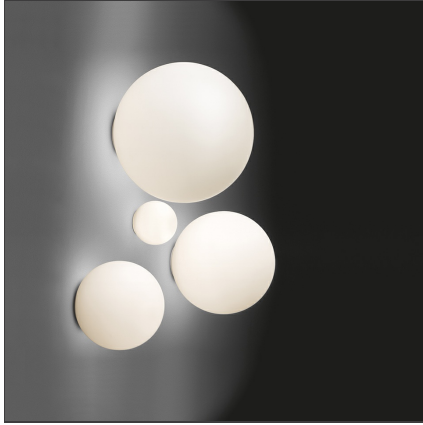

Dioscuri wall/ceiling 14 (E14)

IP44 Dimmerable:

DESIGN BY

Michele De Lucchi

DESCRIPTION

Materials: Thermoplastic resin ceiling support; acid-etched blown glass diffuser. IP65 rating makes it suitable also for outdoor use. (Only for 25, 35, 42 versions).