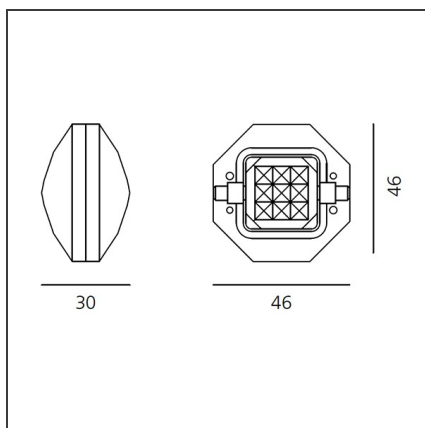

TECHNICAL DRAWINGS

FEATURES

Colour:	Trasparente colour	Series:	Outdoor
Installation:	Suspension		

DIMENSIONS

Length:	cm 4.6
Width:	cm 3
Height:	cm 4.6

INCLUDED SOURCES

Category:	LED	Color temperature (K):	3000K
Number:	1		
Watt:	1,75W		
Type:	0		
Class:	A		

LUMINAIRE

Watt:	1,75W	CCT:	3000K