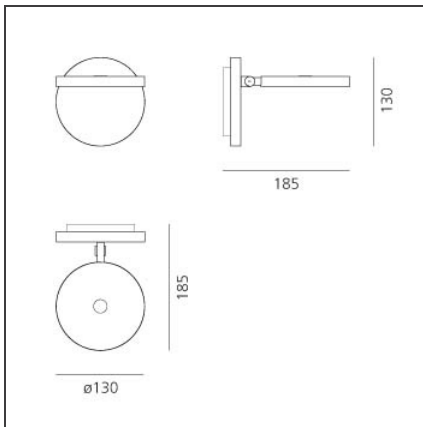

Demetra Spotlight LED 3000K white with switch

IP20      

Dimmerable: +  -

DESIGN BY

Naoto Fukasawa

DESCRIPTION

With light intensity regulator, dimmer Microswitch.

TECHNICAL DRAWINGS

FEATURES

Article Code:	1730020A	Material:	Aluminium
Colour:	White	Series:	Design
Installation:	Wall		

DIMENSIONS

Length:	cm 18.5	Impact Resistance:	N.D.
Height:	cm 13	Glow Wire Test:	750
Base Diameter:	cm 13		