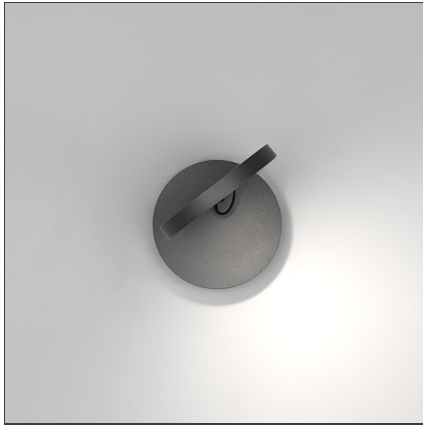

Demetra Spotlight LED 2700K grey

IP20

DESIGN BY

Naoto Fukasawa

TECHNICAL DRAWINGS

FEATURES

Article Code:	1731W10A	Material:	Aluminium
Colour:	Grey anthracite	Series:	Design
Installation:	Wall		

DIMENSIONS

Length:	cm 18.5	Impact Resistance:	N.D.
Height:	cm 13	Glow Wire Test:	650

INCLUDED SOURCES

Category:	LED	Color temperature (K):	2700K
Number:	1	Color Tolerance:	MacAdam 2SDCM
Watt:	8W	CRI:	90
Delivered lumens output (lm):	730lm		
Type:	0		
Class:	A		

LUMINAIRE

Watt:	8W	Delivered lumens output (lm):	360lm
Voltage:	220V-240V	CCT:	2700K
		Efficiency:	54%
		Efficacy:	45.00lm/W
		CRI:	90