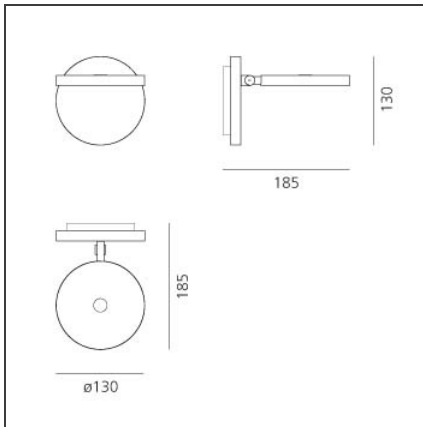

Demetra Spotlight LED 2700K grey

IP20

DESIGN BY

Naoto Fukasawa

TECHNICAL DRAWINGS

FEATURES

Article Code:	1731W10A	Material:	Aluminium
Colour:	Grey anthracite	Series:	Design
Installation:	Wall		

DIMENSIONS

Length:	cm 18.5	Impact Resistance:	N.D.
Height:	cm 13	Glow Wire Test:	650

INCLUDED SOURCES

Category:	LED	Color temperature (K):	2700K
Number:	1	Color Tolerance:	MacAdam 2SDCM
Watt:	8W	CRI:	90
Delivered lumens output (lm):	730lm		
Type:	0		
Class:	A		