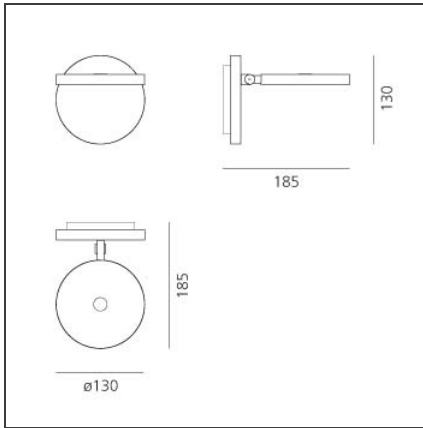

Demetra Spotlight LED 2700K black with switch

IP20     

Dimmerable: +  -

DESIGN BY

Naoto Fukasawa

DESCRIPTION

With light intensity regulator, dimmer Microswitch.

TECHNICAL DRAWINGS

FEATURES

Article Code:	1730W50A	Material:	Aluminium
Colour:	Opaque Black	Series:	Design
Installation:	Wall		

DIMENSIONS

Length:	cm 18.5	Impact Resistance:	N.D.
Height:	cm 13	Glow Wire Test:	650

INCLUDED SOURCES