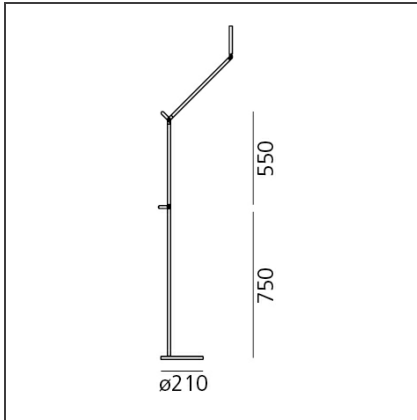

Demetra Reading Floor LED 3000K grey with Movement detector - Body

IP20

Dimmerable: + -

DESIGN BY

Naoto Fukasawa

DESCRIPTION

Materials: painted die-cast aluminium body lamp; arms in painted aluminium; inoxsteel base with painted cover. Demetra MD: this model features a Motion Detector option detecting moving objects and people and turning the light on or off accordingly.

TECHNICAL DRAWINGS

FEATURES

| | | | |
|----------------------|-----------------|------------------|---------------------------------|
| Article Code: | 1735010A | Material: | Aluminium, technopolymer, steel |
| Colour: | Grey anthracite | Series: | Design |
| Installation: | Floor | | |

DIMENSIONS

| | | | |
|----------------|--------|---------------------------|------|
| Length: | cm 65 | Impact Resistance: | N.D. |
| Height: | cm 155 | Glow Wire Test: | 650 |

INCLUDED SOURCES

| | | | |
|--------------------------------------|-------|-------------------------------|---------------|
| Category: | LED | Color temperature (K): | 3000K |
| Number: | 1 | Color Tolerance: | MacAdam 2SDCM |
| Watt: | 6W | CRI: | 90 |
| Delivered lumens output (lm): | 726lm | Efficacy: | 120lm/W |
| Type: | 0 | Service Life: | 50000-L70 |
| Class: | A | | |