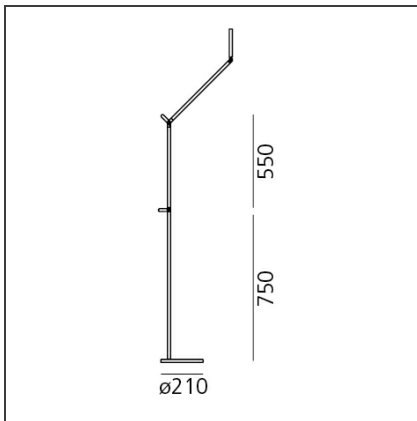

Demetra Reading Floor LED 3000K Grey - Body

IP20     

Dimmerable: +  -

DESIGN BY

Naoto Fukasawa

DESCRIPTION

Materials: painted die-cast aluminium body lamp; arms in painted aluminium; inoxsteel base with painted cover. Demetra MD: this model features a Motion Detector option detecting moving objects and people and turning the light on or off accordingly.

TECHNICAL DRAWINGS

FEATURES

Article Code:	1734010A	Material:	Aluminium, technopolymer, steel
Colour:	Grey anthracite	Series:	Design
Installation:	Floor		

DIMENSIONS

Length:	cm 65	Impact Resistance:	N.D.
Height:	cm 155	Glow Wire Test:	650
Base Diameter:	cm 21		

LUMINAIRE

Watt:	8W	Delivered lumens output (lm):	385lm
		CCT:	3000K
		Efficiency:	54%
		Efficacy:	48.08lm/W
		CRI:	90
		Dimmer Typology:	Microswitch Dimmer

ACCESSORIES

DEMETRA
SUPPORTO F GRO
1741010A