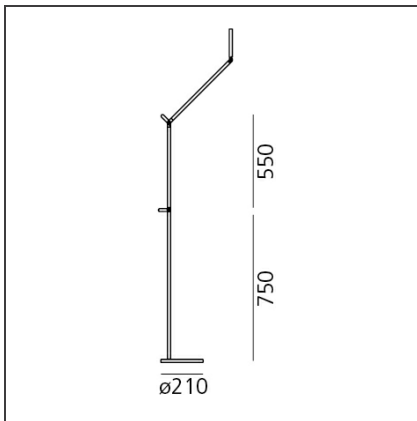

Demetra Reading Floor LED 2700K grey - Body

IP20     

Dimmerable: +  -

TECHNICAL DRAWINGS

DESIGN BY

Naoto Fukasawa

DESCRIPTION

Materials: painted die-cast aluminium body lamp; arms in painted aluminium; inoxsteel base with painted cover. Demetra MD: this model features a Motion Detector option detecting moving objects and people and turning the light on or off accordingly.

FEATURES

Article Code:	1734W10A	Material:	Aluminium, technopolymer, steel
Colour:	Grey anthracite	Series:	Design
Installation:	Floor		

DIMENSIONS

Length:	cm 65	Impact Resistance:	N.D.
Height:	cm 155	Glow Wire Test:	650
Base Diameter:	cm 21		

ACCESSORIES

DEMETRA
SUPPORTO F GRO
1741010A