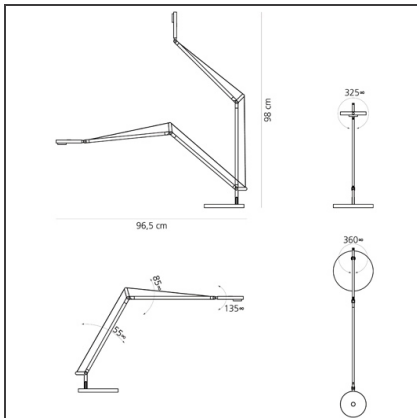

## DESCRIPTION

The Demetra family is expanded with two new versions to meet varying usage requirements: Demetra Micro and Demetra Professional. While flow emission varies in Demetra Professional, its size is identical to the classical version. It was designed to address the need for a task light with greater flows allowing to obtain high illuminance on the working top. With the advanced LED technology and the adoption of smart elementary solutions, maximum performance is ensured in a minimal product. Its look is the typical essential and linear one of Demetra, but its head is a more complex optical device, designed for more powerful LEDs also through painstaking study of thermal science. The aluminium bottom of the head's body works as a heatsink by taking shape and folding inside the head to accommodate the LED, however without contact and therefore without creating a heat bridge with the top. This allows maximum dissipation, and therefore the use of a high-power COB LED, without affecting its functionality deriving from operation and from direct user relation with the lamp. The top of its head can be safely touched without contact with high temperatures. Emission is controlled by a reflector that slightly protrudes from the head's profile and designs perfect illuminance on the top to create a work station with a high colour yield (Cri 90). The Demetra family becomes more complete to satisfy all the needs of different application fields with flexible and comprehensive solutions, as well as with specific and dedicated ones. Demetra MD: this table model features a Motion Detector option detecting moving objects and people and turning the light on or off accordingly.

## TECHNICAL DRAWINGS

## DIMENSIONS

<b>Length:</b>	cm 31	<b>Max Extension Length:</b>	cm 100
<b>Width:</b>	cm 20	<b>Glow Wire Test:</b>	750
<b>Height:</b>	cm 35		
<b>Base Diameter:</b>	cm 20		
<b>Max Extension Height:</b>	cm 102		