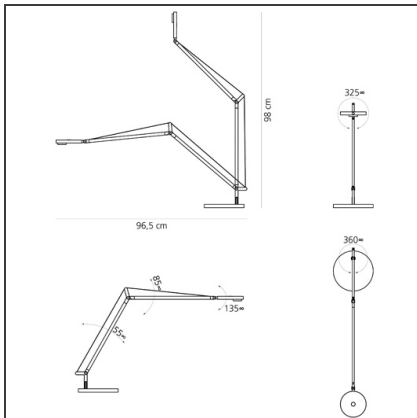

### DESCRIPTION

The Demetra family is expanded with two new versions to meet varying usage requirements: Demetra Micro and Demetra Professional. While flow emission varies in Demetra Professional, its size is identical to the classical version. It was designed to address the need for a task light with greater flows allowing to obtain high illuminance on the working top. With the advanced LED technology and the adoption of smart elementary solutions, maximum performance is ensured in a minimal product. Its look is the typical essential and linear one of Demetra, but its head is a more complex optical device, designed for more powerful LEDs also through painstaking study of thermal science. The aluminium bottom of the head's body works as a heatsink by taking shape and folding inside the head to accommodate the LED, however without contact and therefore without creating a heat bridge with the top. This allows maximum dissipation, and therefore the use of a high-power COB LED, without affecting its functionality deriving from operation and from direct user relation with the lamp. The top of its head can be safely touched without contact with high temperatures. Emission is controlled by a reflector that slightly protrudes from the head's profile and designs perfect illuminance on the top to create a work station with a high colour yield (Cri 90). The Demetra family becomes more complete to satisfy all the needs of different application fields with flexible and comprehensive solutions, as well as with specific and dedicated ones.

### FEATURES

<b>Article Code:</b>	1739010A	<b>Material:</b>	aluminium, technopolymer, steel
<b>Colour:</b>	Grey anthracite	<b>Series:</b>	Design
<b>Installation:</b>	Table	<b>Emission:</b>	Direct
<b>Environment:</b>	Indoor		

### DIMENSIONS

<b>Length:</b>	cm 31	<b>Max Extension Length:</b>	cm 100
<b>Width:</b>	cm 20	<b>Glow Wire Test:</b>	750
<b>Height:</b>	cm 35		
<b>Base Diameter:</b>	cm 20		
<b>Max Extension Height:</b>	cm 102		