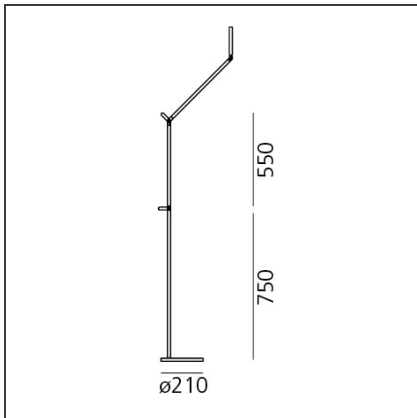

### DESCRIPTION

The Demetra family is expanded with two new versions to meet varying usage requirements: Demetra Micro and Demetra Professional. While flow emission varies in Demetra Professional, its size is identical to the classical version. It was designed to address the need for a task light with greater flows allowing to obtain high illuminance on the working top. With the advanced LED technology and the adoption of smart elementary solutions, maximum performance is ensured in a minimal product. Its look is the typical essential and linear one of Demetra, but its head is a more complex optical device, designed for more powerful LEDs also through painstaking study of thermal science. The aluminium bottom of the head's body works as a heatsink by taking shape and folding inside the head to accommodate the LED, however without contact and therefore without creating a heat bridge with the top. This allows maximum dissipation, and therefore the use of a high-power COB LED, without affecting its functionality deriving from operation and from direct user relation with the lamp. The top of its head can be safely touched without contact with high temperatures. Emission is controlled by a reflector that slightly protrudes from the head's profile and designs perfect illuminance on the top to create a work station with a high colour yield (Cri 90). The Demetra family becomes more complete to satisfy all the needs of different application fields with flexible and comprehensive solutions, as well as with specific and dedicated ones.

### FEATURES

<b>Article Code:</b>	1739010A	<b>Material:</b>	aluminium, technopolymer, steel
<b>Colour:</b>	Grey anthracite	<b>Series:</b>	Design
<b>Installation:</b>	Floor	<b>Emission:</b>	Direct
<b>Environment:</b>	Indoor		

### DIMENSIONS

<b>Base Diameter:</b>	cm 21	<b>Glow Wire Test:</b>	750
<b>Max Extension Height:</b>	cm 135		