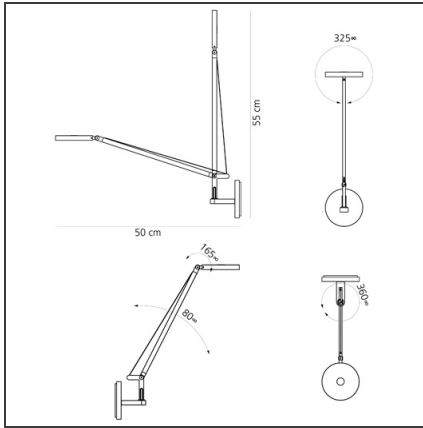

Demetra Micro Wall Polished black 3000K

IP20   CE

DESIGN BY

Naoto Fukasawa

DESCRIPTION

Demetra micro, in the table and wall version with arm, offers the same freedom of the traditional version, i.e. utmost flexibility in directing light across space. While its power and flow are just slightly reduced compared to the classical version, it has all the same pluses in terms of operation and lighting performance. warm light tone very high Cri 90 light quality maximum performance Dimmable with microswitch located on the appliance's head, it emits warm light with a very high colour yield (Cri 90) Its dimension is therefore minimized to fit into the smallest spaces and to expand the range of potential applications of the entire Demetra family, ideal for work and hospitality locations, as well as for home use.

TECHNICAL DRAWINGS

FEATURES

Article Code:	1748050A	Material:	Aluminium, technopolymer
Colour:	Opaque Black	Series:	Design
Installation:	Wall	Emission:	Direct and adjustable light
Environment:	Indoor		

DIMENSIONS

Length:	cm 8	Max Extension Length:	cm 51
Width:	cm 10	Glow Wire Test:	750
Height:	cm 18		
Base Diameter:	cm 11		
Max Extension Height:	cm 55		

INCLUDED SOURCES

Category:	LED	Color temperature (K):	3000K
Number:	1	Color Tolerance:	MacAdam 2SDCM
Watt:	6W	CRI:	90
Delivered lumens output (lm):	780lm		
Type:	0		
Class:	A		