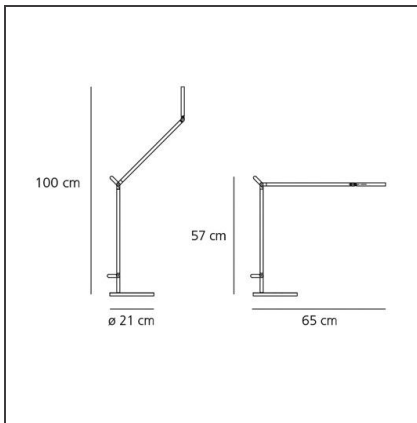

Demetra LED white table - Body 3000K

IP20     

Dimmerable:  -

DESIGN BY

Naoto Fukasawa

DESCRIPTION

A selection of table lamps (with table base, clamp and fixed support), also available in the reading, wall and spot versions. Materials: head and arms in painted aluminium. Specification: fully adjustable, turnable and tilting arms and diffuser, plus the LED sources integrated into its head. Demetra MD: this table model features a Motion Detector option detecting moving objects and people and turning the light on or off accordingly.

TECHNICAL DRAWINGS

FEATURES

Article Code:	1734020A	Material:	aluminium, technopolymer, steel
Colour:	White	Series:	Design
Installation:	Table	Area contract:	Hospitality, Residential
		Emission:	Direct and adjustable light

DIMENSIONS

Length:	cm 31	Max Extension Length:	cm 100
Width:	cm 20	Impact Resistance:	N.D.
Height:	cm 35	Glow Wire Test:	750
Base Diameter:	cm 20		
Max Extension Height:	cm 102		

INCLUDED SOURCES

Category:	LED	Color temperature (K):	3000K
Number:	1	Color Tolerance:	MacAdam 2SDCM
Watt:	6W	CRI:	90
Delivered lumens output (lm):	726lm	Efficacy:	120lm/W
Type:	0	Service Life:	50000-L70
Class:	A		