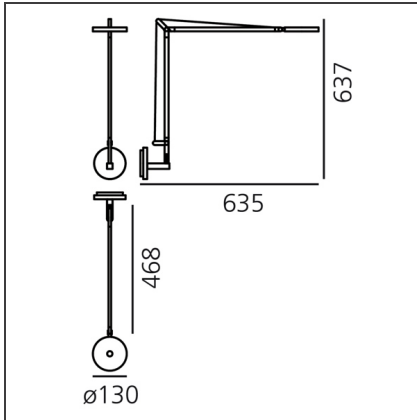

# Demetra Led grey wall with Movement detector - Body 3000K

IP20     

Dimmerable: +  -

## FEATURES

<b>Article Code:</b>	1735010A	<b>Material:</b>	Aluminium, technopolymer
<b>Colour:</b>	Grey anthracite	<b>Series:</b>	Design
<b>Installation:</b>	Wall		

## DIMENSIONS

<b>Length:</b>	cm 63.5	<b>Impact Resistance:</b>	N.D.
<b>Height:</b>	cm 63.7	<b>Glow Wire Test:</b>	650