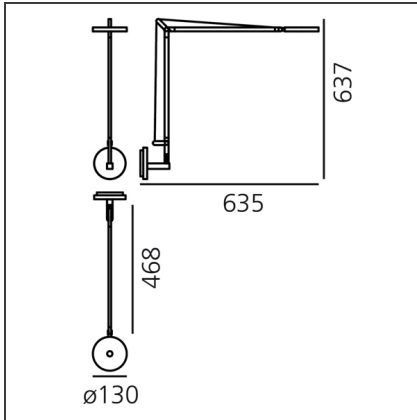

Demetra Led grey wall - Body 3000K

IP20     

Dimmerable: +  -

DESIGN BY

Naoto Fukasawa

TECHNICAL DRAWINGS

FEATURES

Article Code:	1734010A	Material:	Aluminium, technopolymer
Colour:	Grey anthracite	Series:	Design
Installation:	Wall		

DIMENSIONS

Length:	cm 63.5	Impact Resistance:	N.D.
Height:	cm 63.7	Glow Wire Test:	650

INCLUDED SOURCES

Category:	LED	Color temperature (K):	3000K
Number:	1	Color Tolerance:	MacAdam 2SDCM
Watt:	6W	CRI:	90
Delivered lumens output (lm):	726lm	Efficacy:	120lm/W
Type:	0	Service Life:	50000-L70
Class:	A		

LUMINAIRE

Watt:	8W	Delivered lumens output (lm):	385lm
Voltage:	220V-240V	CCT:	3000K
		Efficiency:	54%
		Efficacy:	48.08lm/W
		CRI:	90
		Dimmer Typology:	Microswitch Dimmer

ACCESSORIES

DEMETRA
SUPPORTO W GRO
1742010A