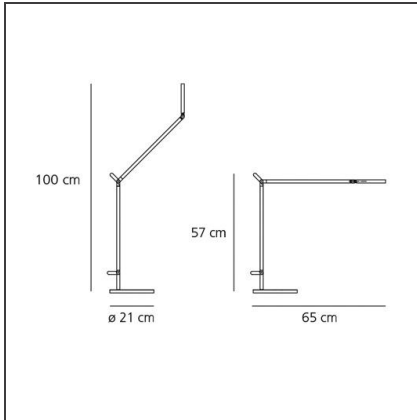

Demetra LED grey table with Movement detector - Body 3000K

IP20     

Dimmerable: +  -

DESIGN BY

Naoto Fukasawa

DESCRIPTION

A selection of table lamps (with table base, clamp and fixed support), also available in the reading, wall and spot versions. Materials: head and arms in painted aluminium. Specification: fully adjustable, turnable and tilting arms and diffuser, plus the LED sources integrated into its head. Demetra MD: this table model features a Motion Detector option detecting moving objects and people and turning the light on or off accordingly.

TECHNICAL DRAWINGS

FEATURES

Article Code:	1735010A	Material:	aluminium, technopolymer, steel
Colour:	Grey anthracite	Series:	Design
Installation:	Table	Area contract:	Hospitality, Residential
		Emission:	Direct and adjustable light

DIMENSIONS

Length:	cm 31	Max Extension Length:	cm 100
Width:	cm 20	Impact Resistance:	N.D.
Height:	cm 35	Glow Wire Test:	750
Base Diameter:	cm 20		
Max Extension Height:	cm 102		

INCLUDED SOURCES

Category:	LED	Color temperature (K):	3000K
Number:	1	Color Tolerance:	MacAdam 2SDCM
Watt:	6W	CRI:	90
Delivered lumens output (lm):	726lm	Efficacy:	120lm/W
Type:	A	Service Life:	50000-L70
Class:	A		