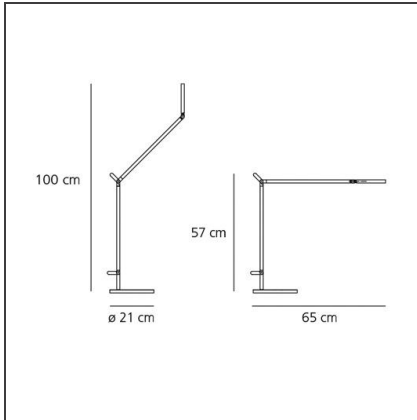

## Demetra LED grey table - Body 2700K

IP20     

Dimmerable: +  -

### DESCRIPTION

A selection of table lamps (with table base, clamp and fixed support), also available in the reading, wall and spot versions. Materials: head and arms in painted aluminium. Specification: fully adjustable, turnable and tilting arms and diffuser, plus the LED sources integrated into its head. Demetra MD: this table model features a Motion Detector option detecting moving objects and people and turning the light on or off accordingly.

### FEATURES

<b>Article Code:</b>	1734W10A	<b>Material:</b>	aluminium, technopolymer, steel
<b>Colour:</b>	Grey anthracite	<b>Series:</b>	Design
<b>Installation:</b>	Table	<b>Area contract:</b>	Hospitality, Residential
		<b>Emission:</b>	Direct and adjustable light

### DIMENSIONS

<b>Length:</b>	cm 31	<b>Max Extension Length:</b>	cm 1,000
<b>Width:</b>	cm 20	<b>Impact Resistance:</b>	N.D.
<b>Height:</b>	cm 35	<b>Glow Wire Test:</b>	750
<b>Base Diameter:</b>	cm 20		
<b>Max Extension Height:</b>	cm 102		