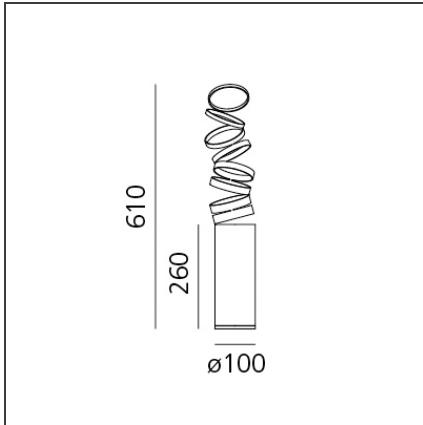

Decomposé Light Table - Orange

DESIGN BY

Atelier Oi

DESCRIPTION

"The projected light is broken down on each ring, light rays come to life in a scenic dance, made of shadows circulating around the central heart." Atelier Oi

TECHNICAL DRAWINGS

FEATURES

Article Code:	DOI4600C03	Material:	Aluminium
Colour:	Orange	Series:	Design
Installation:	Table		
Environment:	Indoor		

DIMENSIONS

Height:	cm 26
Base Diameter:	cm 10
Max Extension Height:	cm 61