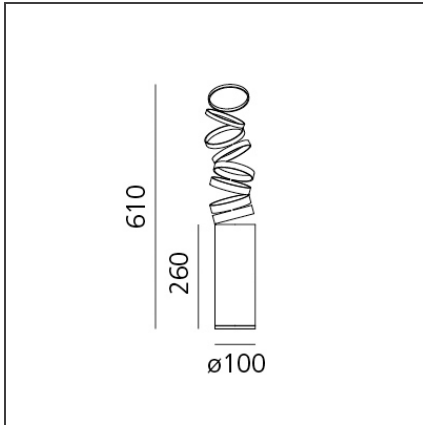

Decomposé Light Table - Gold

DESIGN BY

Atelier Oi

DESCRIPTION

"The projected light is broken down on each ring, light rays come to life in a scenic dance, made of shadows circulating around the central heart." Atelier Oi

TECHNICAL DRAWINGS

FEATURES

Article Code:	DOI4600C02	Material:	Aluminium
Colour:	Gold	Series:	Design
Installation:	Table		
Environment:	Indoor		

DIMENSIONS

Height:	cm 26
Base Diameter:	cm 10
Max Extension Height:	cm 61