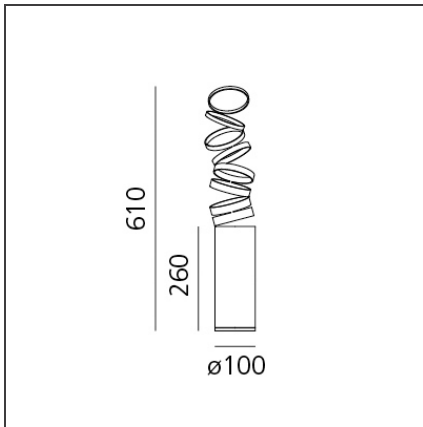

TECHNICAL DRAWINGS

FEATURES

Article Code:	DOI4600C80	Material:	Aluminium
Colour:	Fumé	Series:	Design
Installation:	Table		
Environment:	Indoor		

DIMENSIONS

Height:	cm 26
Base Diameter:	cm 10
Max Extension Height:	cm 61

NOT INCLUDED SOURCES

Category:	FLUO	Class:	A
Number:	1		
Watt:	8W		
Socket:	E27		

ALTERNATIVE SOURCES

Category:	LED
Number:	1
Watt:	6W
Type:	2
Socket:	E27
Class:	A

LUMINAIRE

Watt:	#N/DW	Delivered lumens output (lm):	210lm
		CCT:	0K
		Efficiency:	60%
		Efficacy:	41.92lm/W
		CRI:	0