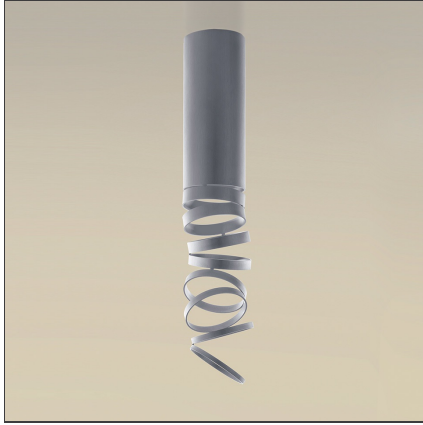

Decomposé Light Ceiling - Fumé

DESIGN BY

Atelier Oi

DESCRIPTION

"The projected light is broken down on each ring, light rays come to life in a scenic dance, made of shadows circulating around the central heart." Atelier Oi

TECHNICAL DRAWINGS

FEATURES

Article Code:	DOI4600B80	Material:	Aluminium
Colour:	Fumé	Series:	Design
Installation:	Ceiling		
Environment:	Indoor		

DIMENSIONS

Height:	cm 25,5
Base Diameter:	cm 10
Max Height from ceiling:	cm 60

NOT INCLUDED SOURCES

Category:	FLUO	Class:	A
Number:	1		
Watt:	8W		
Socket:	E27		

ALTERNATIVE SOURCES

Category:	LED
Number:	1
Watt:	6W
Type:	2
Socket:	E27
Class:	A

LUMINAIRE

Watt:	8W	Delivered lumens output (lm):	210lm
		Efficiency:	60%
		Efficacy:	41.92lm/W