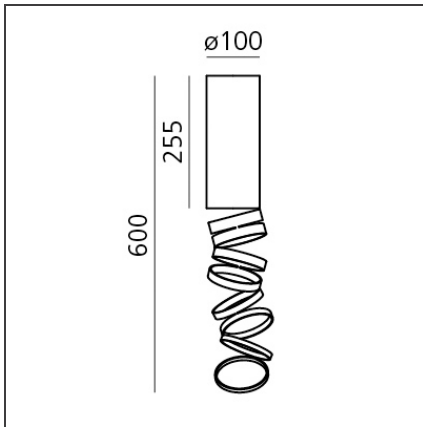

Decomposé Light Ceiling - Fumé

DESIGN BY

Atelier Oi

DESCRIPTION

"The projected light is broken down on each ring, light rays come to life in a scenic dance, made of shadows circulating around the central heart." Atelier Oi

TECHNICAL DRAWINGS

FEATURES

Article Code:	DOI4600B80	Material:	Aluminium
Colour:	Fumé	Series:	Design
Installation:	Ceiling		
Environment:	Indoor		

DIMENSIONS

Height:	cm 25,5
Base Diameter:	cm 10
Max Height from ceiling:	cm 60