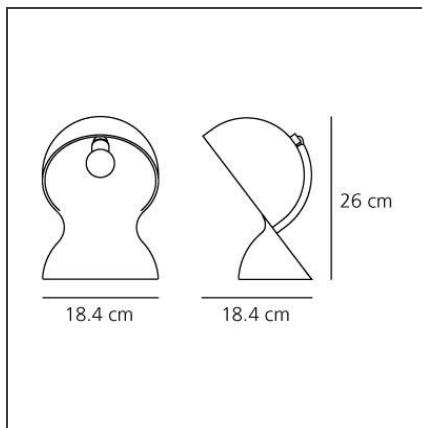

TECHNICAL DRAWINGS

FEATURES

Article Code:	1466000A	Material:	Polycarbonate
Colour:	White	Series:	Design
Installation:	Table	Area contract:	Residential
Environment:	Indoor	Emission:	Direct

DIMENSIONS

Length:	cm 18.4	Impact Resistance:	N.D.
Width:	cm 18.4	Glow Wire Test:	N.D.
Height:	cm 26		

Watt:	28W	Delivered lumens output (lm):	345lm
Voltage:	220V-240V	CCT:	2800K

Notes

Minimum 4 pieces per package.