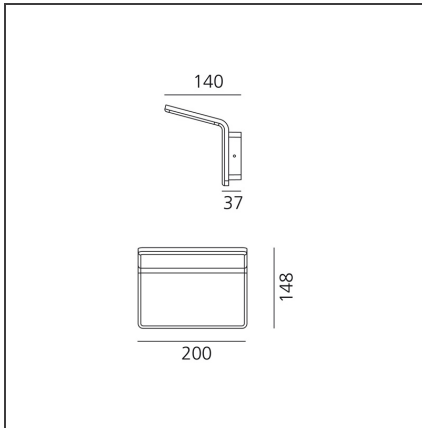

Cuma 20

IP20    Dimmerable: 

DESIGN BY

Roberto Paoli

DESCRIPTION

"This project is intended to achieve a healthy balance, understood as proportion in forms and a relationship between materials and technology. To design a form that is not in fact a form but substantially becomes a garment for light, I had recourse to pure geometry: two planes that meet in space, draw a line and nothing else". Materials: painted aluminium structure, injection-moulded thermoplastic screen.

TECHNICAL DRAWINGS

FEATURES

Article Code:	- - -	Material:	Aluminium
Colour:	White	Series:	Scenarios
Installation:	Wall		
Environment:	Indoor		

DIMENSIONS

Length:	cm 20	Glow Wire Test:	960
Width:	cm 14		
Height:	cm 14.8		