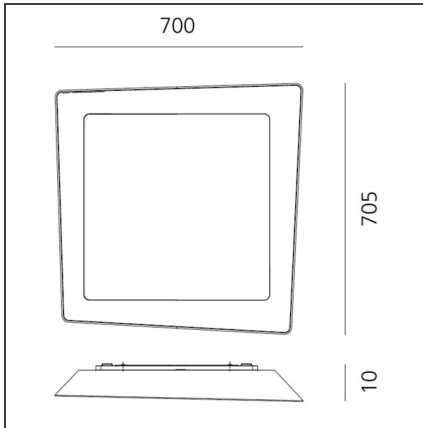

Crazy - Blue/Orange

IP20  Dimmerable: 

DESIGN BY

Ernesto Gismondi

DESCRIPTION

Crazy is a wall and ceiling lamp that plays with geometry and colour. With its simplicity and strong nature, it can perfectly illuminate a room. A trapezoid frame protruding in space is designed around the broad diffusing surface. Both the frame and the rear support are painted in juxtaposed or counterposed shades to simply define a clearly different character – either neutral or definitely high-impact.

TECHNICAL DRAWINGS

FEATURES

Article Code:	1638010A	Material:	ABS, polycarbonate, technopolymer
Colour:	Blue/Orange	Series:	Design
Installation:	Wall, Ceiling		

DIMENSIONS

Length:	cm 70
Width:	cm 10
Height:	cm 70,5

Watt:	35W	Delivered lumens output (lm):	3310lm
		CCT:	3000K
		Efficiency:	80%
		Efficacy:	94lm/W
		CRI:	80