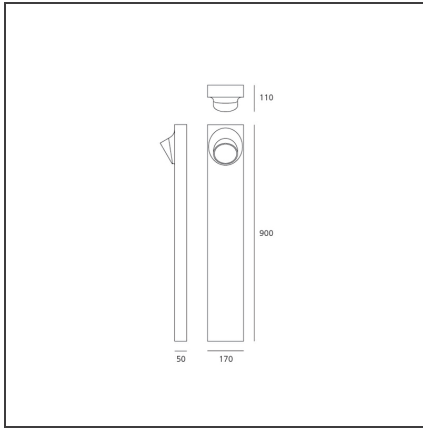

Ciclope Floor 90 Monolaterale Rust

IP65   

DESIGN BY

Alessandro Pedretti

DESCRIPTION

Lighting system with diffuse unilateral or bilateral emission, with high-performance LED light sources. Light emission is obtained by the combination of six monochromatic LED light sources, a reflector and an opaline diffuser. Floor, wall or recessed installation. Available in two finishes: light grey and rust painted.

TECHNICAL DRAWINGS

FEATURES

Article Code:	T081110	Material:	Composite technopolymer, polycarbonate, steel, aluminum
Colour:	Rust	Series:	Outdoor
Installation:	Bollard, Recessed, Floor, Wall	Area contract:	null, Outdoor, Residential
Environment:	Outdoor	Emission:	Direct

DIMENSIONS

Length:	cm 17
Width:	cm 11
Height:	cm 90

INCLUDED SOURCES

Category:	LED	Color temperature (K):	3000K
Number:	1	CRI:	80
Watt:	6,5W		
Type:	0		
Class:	A		

LUMINAIRE

Power Supply:	Electronic	Delivered lumens output (lm):	284lm
Watt:	6,5W	CCT:	3000K
Voltage:	220-240V	Efficiency:	100%
		Efficacy:	47.33lm/W
		CRI:	80