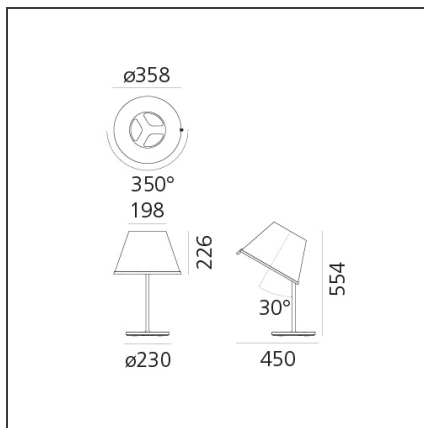

Choose Table - Parchment/Chrome

IP20     

TECHNICAL DRAWINGS

DESIGN BY

Matteo Thun

DESCRIPTION

FEATURES

Article Code:	1128120A	Material:	Metal, zamac, polycarbonate, parchment paper
Colour:	Parchment/Chrome	Series:	Design, Scenarios
Installation:	Table, Floor, Wall, Suspension	Area contract:	Hospitality
Environment:	Indoor	Emission:	Direct Spot

DIMENSIONS

Height:	cm 55.4	Max Extension Length:	cm 45
Base Diameter:	cm 23	Impact Resistance:	N/D
Inclination:	cm 30	Glow Wire Test:	750
Rotation:	cm 350		

NOT INCLUDED SOURCES

Category:	HALO	Color Rendering:	2800K
Number:	1		
Watt:	57W		
Socket:	E27		

ALTERNATIVE SOURCES

Category:	LED
Number:	1
Watt:	8W
Type:	2
Socket:	E27
Class:	A

LUMINAIRE

Watt:	57W	Delivered lumens output (lm):	820lm
Voltage:	220V-240V	CCT:	2800K

Notes

The diffuser tilts 30° and rotates 350° on its axis.