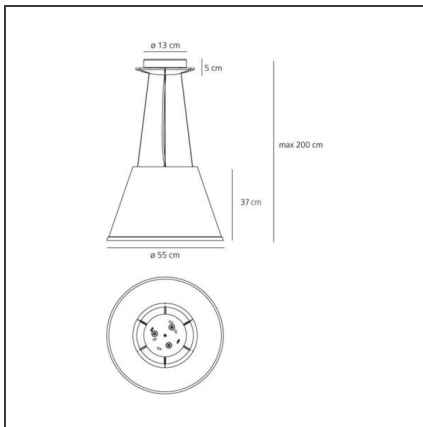

TECHNICAL DRAWINGS

FEATURES

Article Code:	1124110A	Material:	Parchment Paper, polycarbonate
Colour:	White	Series:	Design
Installation:	Floor, Suspension	Area contract:	Hospitality
Environment:	Indoor	Emission:	Diffused And Direct

DIMENSIONS

Height:	cm 37	Glow Wire Test:	750
Base Diameter:	cm 13		
Max Height from ceiling:	cm 200		

NOT INCLUDED SOURCES

Category:	HALO	Color Rendering:	1a
Number:	3	Color temperature (K):	2900K
Watt:	77W		
Lbs:	A60		
Socket:	E27		
Duration (h):	1000h		

ALTERNATIVE SOURCES

Category:	LED
Number:	3
Watt:	15W
Type:	2
Socket:	E27
Class:	A

LUMINAIRE

Watt:	231W	Delivered lumens output (lm):	3540lm
Voltage:	220V-240V	CCT:	2900K