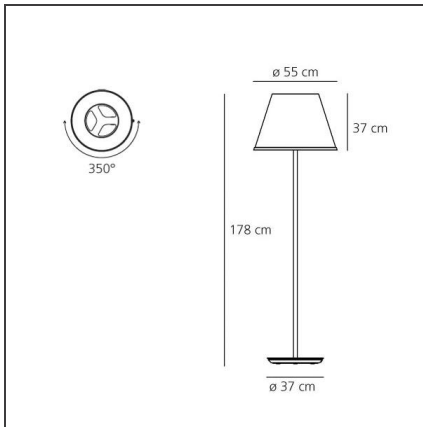

Choose Mega Floor - White/Chrome

IP20    

DESIGN BY

Matteo Thun

DESCRIPTION

Base in zamac, painted metal structure, adjustable diffuser in thermoformed material joined with parchment paper.

TECHNICAL DRAWINGS

FEATURES

Article Code:	1135110A	Material:	Polycarbonate, parchment paper, steel, zamak
Colour:	White/Chrome	Series:	Design
Installation:	Floor, Suspension	Area contract:	Hospitality
Environment:	Indoor	Emission:	Diffused And Direct

DIMENSIONS

Height:	cm 178	Glow Wire Test:	750
Base Diameter:	cm 37		

NOT INCLUDED SOURCES

Category:	HALO	Color Rendering:	1a
Number:	1	Color temperature (K):	2700K
Watt:	100W		
Lbs:	R80		
Socket:	E27		
Category:	HALO	Color Rendering:	1a
Number:	3	Color temperature (K):	2900K
Watt:	77W		
Lbs:	Qa60		
Socket:	E27		
Duration (h):	2000h		