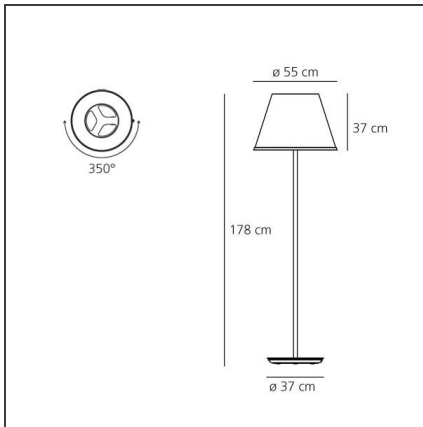

TECHNICAL DRAWINGS

FEATURES

Article Code:	1135020A	Material:	Polycarbonate, parchment paper, steel, zamak
Colour:	Parchment/Gray anthracite	Series:	Design
Installation:	Floor, Suspension	Area contract:	Hospitality
Environment:	Indoor	Emission:	Diffused And Direct

DIMENSIONS

Height:	cm 178	Glow Wire Test:	750
Base Diameter:	cm 37		

NOT INCLUDED SOURCES

Category:	HALO	Color Rendering:	1a
Number:	1	Color temperature (K):	2700K
Watt:	100W		
Lbs:	R80		
Socket:	E27		
Category:	HALO	Color Rendering:	1a
Number:	3	Color temperature (K):	2900K
Watt:	77W		
Lbs:	Qa60		
Socket:	E27		
Duration (h):	2000h		

ALTERNATIVE SOURCES

Category:	LED
Number:	3
Watt:	15W
Type:	2
Socket:	E27
Class:	A
Category:	LED
Number:	1
Watt:	8W
Type:	2
Socket:	E27
Class:	A

LUMINAIRE

Watt:	3x77W + 100W
Voltage:	220V-240V