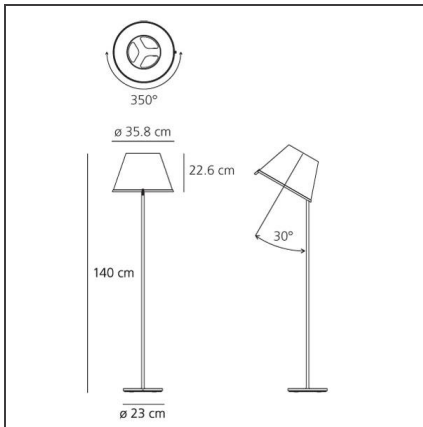

Choose Floor - White/Chrome

IP20    

DESIGN BY

Matteo Thun

DESCRIPTION

Base in zamac, painted metal structure, adjustable diffuser in thermoformed material joined with parchment paper.

TECHNICAL DRAWINGS

FEATURES

Article Code:	1136110A	Material:	Polycarbonate, parchment paper, steel, zamak
Colour:	White/Chrome	Series:	Design, Scenarios
Installation:	Table, Floor, Wall, Suspension	Area contract:	Hospitality
Environment:	Indoor	Emission:	Direct Spot

DIMENSIONS

Height:	cm 140	Glow Wire Test:	750
Base Diameter:	cm 23		

NOT INCLUDED SOURCES

Category:	HALO	Color Rendering:	2800K
Number:	2		
Watt:	57W		
Socket:	E27		

ALTERNATIVE SOURCES

Category:	LED
Number:	2
Watt:	8W
Type:	2
Socket:	E27
Class:	A