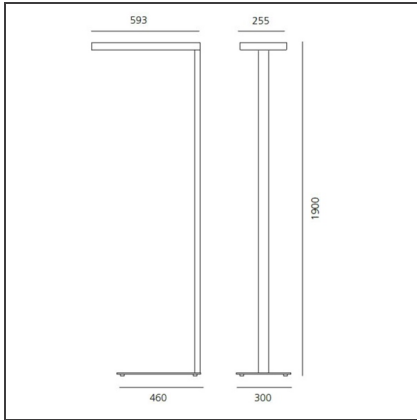

TECHNICAL DRAWINGS

FEATURES

Article Code:	M036426	Material:	Aluminium and Steel
Colour:	White	Series:	Indoor
Installation:	Floor	Area contract:	Office
Environment:	Indoor	Emission:	Direct/indirect

DIMENSIONS

Length:	cm 59.3
Width:	cm 25.5
Height:	cm 190
Weight:	kg 14

INCLUDED SOURCES

Category:	LED	Color temperature (K):	3000K
Number:	1	Color Tolerance:	MacAdam 4SDCM
Watt:	38W	CRI:	>80
Delivered lumens output (lm):	4070lm	Efficacy:	107lm/W
Type:	0	Service Life:	L70(6K)>36000h
Class:	A		
Category:	LED	Color temperature (K):	3000K
Number:	1	Color Tolerance:	MacAdam 3SDCM
Watt:	43W	CRI:	>80
Delivered lumens output (lm):	3915lm	Efficacy:	91lm/W
Type:	0	Service Life:	L70(6K)>3600h
Class:	A		

LUMINAIRE

Power Supply:	Electronic Interactive-Dali Integrated	Delivered lumens output (lm):	6664lm
Watt:	95.0W	CCT:	3000K
Voltage:	220V-240V	Efficiency:	100%
		Efficacy:	70.15lm/W
		CRI:	80