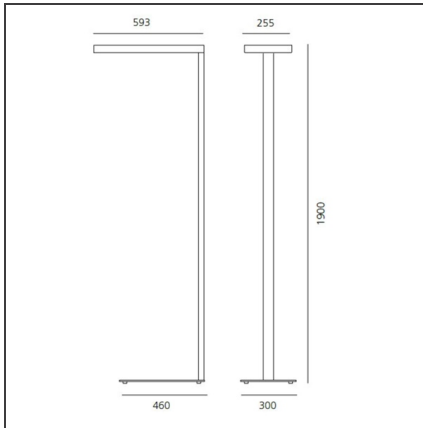

Chocolate Floor - LED 2-desk 3000K dimmable - White

IP20  Dimmerable: 

DESIGN BY

a.g Licht

DESCRIPTION

Chocolate Floor Led sets new standards in the lighting and living at the workplace, and features unique characteristics in terms of ergonomics, efficiency and lighting comfort. With the innovative optics technology, the direct light is directed and focused onto the specific visual task, for single desk (800 x 1600 mm) or double desk workstation (1600 x 1600 mm). It provides maximum efficiency thanks to a large direct component (48%, 2-desk version). 2 light management options: Dimmable (double-switch circuit), Interactive-Dali System with movement detector and daylight sensor, providing auto-regulation of the light intensity depending on the light level in the environment, and people presence.

TECHNICAL DRAWINGS

FEATURES

| | | | |
|----------------------|---------|-----------------------|---------------------|
| Article Code: | M036421 | Material: | Aluminium and Steel |
| Colour: | White | Series: | Indoor |
| Installation: | Floor | Area contract: | Office |
| Environment: | Indoor | Emission: | Direct/indirect |

DIMENSIONS

| | |
|----------------|---------|
| Length: | cm 59.3 |
| Width: | cm 25.5 |
| Height: | cm 190 |
| Weight: | kg 14 |

INCLUDED SOURCES

| | | | |
|--------------------------------------|--------|-------------------------------|----------------|
| Category: | LED | Color temperature (K): | 3000K |
| Number: | 1 | Color Tolerance: | MacAdam 4SDCM |
| Watt: | 38W | CRI: | >80 |
| Delivered lumens output (lm): | 4070lm | Efficacy: | 107lm/W |
| Type: | 0 | Service Life: | L70(6K)>36000h |
| Class: | A | | |
| Category: | LED | Color temperature (K): | 3000K |
| Number: | 1 | Color Tolerance: | MacAdam 3SDCM |
| Watt: | 43W | CRI: | >80 |
| Delivered lumens output (lm): | 3915lm | Efficacy: | 91lm/W |
| Type: | 0 | Service Life: | L70(6K)>3600h |
| Class: | A | | |