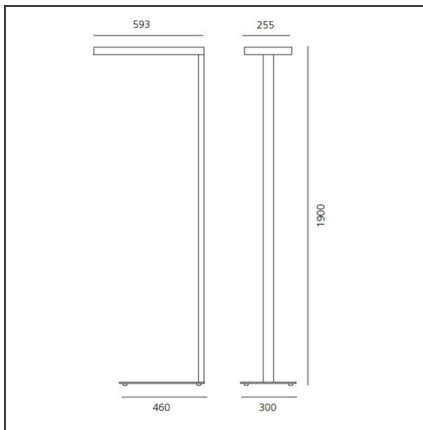

TECHNICAL DRAWINGS

FEATURES

Article Code:	M036411	Material:	Aluminium and Steel
Colour:	Moka	Series:	Indoor
Installation:	Floor	Area contract:	Office
Environment:	Indoor	Emission:	Direct/indirect

DIMENSIONS

Length:	cm 59.3
Width:	cm 25.5
Height:	cm 190
Weight:	kg 14

INCLUDED SOURCES

Category:	LED	Color temperature (K):	3000K
Number:	1	Color Tolerance:	MacAdam 4SDCM
Watt:	38W	CRI:	>80
Delivered lumens output (lm):	4070lm	Efficacy:	107lm/W
Type:	0	Service Life:	L70(6K)>36000h
Class:	A		
Category:	LED	Color temperature (K):	3000K
Number:	1	Color Tolerance:	MacAdam 3SDCM
Watt:	43W	CRI:	>80
Delivered lumens output (lm):	3915lm	Efficacy:	91lm/W
Type:	0	Service Life:	L70(6K)>3600h
Class:	A		

LUMINAIRE

Power Supply:	Electronic Dimmable Integrated	Delivered lumens output (lm):	6664lm
Watt:	95.0W	CCT:	3000K
Voltage:	220V-240V	Efficiency:	100%
		Efficacy:	70.15lm/W
		CRI:	80