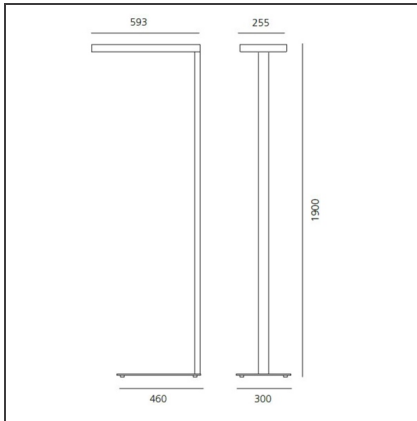

Chocolate Floor - LED 1-desk 4000K Interactive-Dali - White

IP20  Dimmerable: 

DESIGN BY

a.g Licht

DESCRIPTION

Chocolate Floor Led sets new standards in the lighting and living at the workplace, and features unique characteristics in terms of ergonomics, efficiency and lighting comfort. With the innovative optics technology, the direct light is directed and focused onto the specific visual task, for single desk (800 x 1600 mm) or double desk workstation (1600 x 1600 mm). It provides maximum efficiency thanks to a large direct component (48%, 2-desk version). 2 light management options: Dimmable (double-switch circuit), Interactive-Dali System with movement detector and daylight sensor, providing auto-regulation of the light intensity depending on the light level in the environment, and people presence.

TECHNICAL DRAWINGS

FEATURES

Article Code:	M036326	Material:	Aluminium and Steel
Colour:	White	Series:	Indoor
Installation:	Floor	Area contract:	Office
Environment:	Indoor	Emission:	Direct/indirect

DIMENSIONS

Length:	cm 59.3
Width:	cm 25.5
Height:	cm 190
Weight:	kg 14

INCLUDED SOURCES

Category:	LED	Color temperature (K):	4000K
Number:	1	Color Tolerance:	MacAdam 4SDCM
Watt:	26W	CRI:	>80
Delivered lumens output (lm):	2686lm	Efficacy:	103lm/W
Type:	0	Service Life:	L70(6K)>36000h
Class:	A		
Category:	LED	Color temperature (K):	4000K
Number:	1	Color Tolerance:	MacAdam 3SDCM
Watt:	44W	Efficacy:	95lm/W
Delivered lumens output (lm):	4175lm	Service Life:	L70(6K)>36000h
Type:	0		
Class:	A		