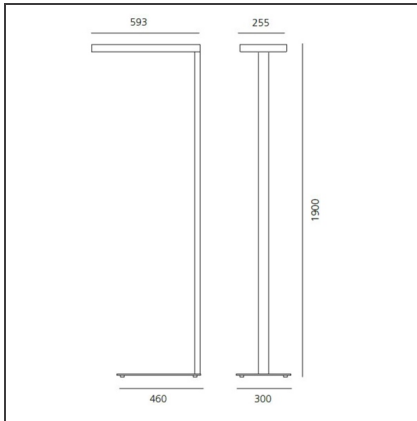

Chocolate Floor - LED 1-desk 4000K Interactive-Dali - Moka

IP20  Dimmerable: 

DESIGN BY

a.g Licht

DESCRIPTION

Chocolate Floor Led sets new standards in the lighting and living at the workplace, and features unique characteristics in terms of ergonomics, efficiency and lighting comfort. With the innovative optics technology, the direct light is directed and focused onto the specific visual task, for single desk (800 x 1600 mm) or double desk workstation (1600 x 1600 mm). It provides maximum efficiency thanks to a large direct component (48%, 2-desk version). 2 light management options: Dimmable (double-switch circuit), Interactive-Dali System with movement detector and daylight sensor, providing auto-regulation of the light intensity depending on the light level in the environment, and people presence.

TECHNICAL DRAWINGS

FEATURES

Article Code:	M036316	Material:	Aluminium and Steel
Colour:	Moka	Series:	Indoor
Installation:	Floor	Area contract:	Office
Environment:	Indoor	Emission:	Direct/indirect

DIMENSIONS

Length:	cm 59.3
Width:	cm 25.5
Height:	cm 190
Weight:	kg 14

INCLUDED SOURCES

Category:	LED	Color temperature (K):	4000K
Number:	1	Color Tolerance:	MacAdam 4SDCM
Watt:	26W	CRI:	>80
Delivered lumens output (lm):	2686lm	Efficacy:	103lm/W
Type:	0	Service Life:	L70(6K)>36000h
Class:	A		
Category:	LED	Color temperature (K):	4000K
Number:	1	Color Tolerance:	MacAdam 3SDCM
Watt:	44W	Efficacy:	95lm/W
Delivered lumens output (lm):	4175lm	Service Life:	L70(6K)>36000h
Type:	0		
Class:	A		