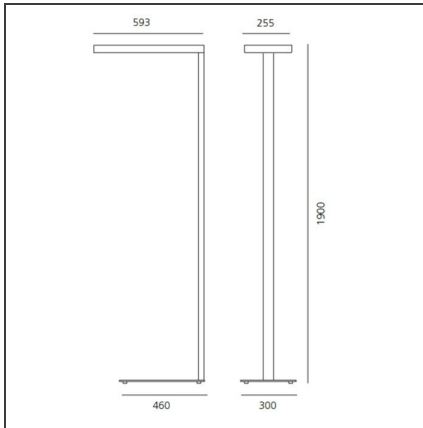

Chocolate Floor - LED 1-desk 4000K dimmable - White

IP20  Dimmerable: 

DESIGN BY

a.g Licht

DESCRIPTION

Chocolate Floor Led sets new standards in the lighting and living at the workplace, and features unique characteristics in terms of ergonomics, efficiency and lighting comfort. With the innovative optics technology, the direct light is directed and focused onto the specific visual task, for single desk (800 x 1600 mm) or double desk workstation (1600 x 1600 mm). It provides maximum efficiency thanks to a large direct component (48%, 2-desk version). 2 light management options: Dimmable (double-switch circuit), Interactive-Dali System with movement detector and daylight sensor, providing auto-regulation of the light intensity depending on the light level in the environment, and people presence.

TECHNICAL DRAWINGS

FEATURES

| | | | |
|----------------------|---------|-----------------------|---------------------|
| Article Code: | M036321 | Material: | Aluminium and Steel |
| Colour: | White | Series: | Indoor |
| Installation: | Floor | Area contract: | Office |
| Environment: | Indoor | Emission: | Direct/indirect |

DIMENSIONS

| | |
|----------------|---------|
| Length: | cm 59.3 |
| Width: | cm 25.5 |
| Height: | cm 190 |
| Weight: | kg 14 |

INCLUDED SOURCES

| | | | |
|--------------------------------------|--------|-------------------------------|----------------|
| Category: | LED | Color temperature (K): | 4000K |
| Number: | 1 | Color Tolerance: | MacAdam 4SDCM |
| Watt: | 26W | CRI: | >80 |
| Delivered lumens output (lm): | 2686lm | Efficacy: | 103lm/W |
| Type: | 0 | Service Life: | L70(6K)>36000h |
| Class: | A | | |
| Category: | LED | Color temperature (K): | 4000K |
| Number: | 1 | Color Tolerance: | MacAdam 3SDCM |
| Watt: | 44W | Efficacy: | 95lm/W |
| Delivered lumens output (lm): | 4175lm | Service Life: | L70(6K)>36000h |
| Type: | 0 | | |
| Class: | A | | |