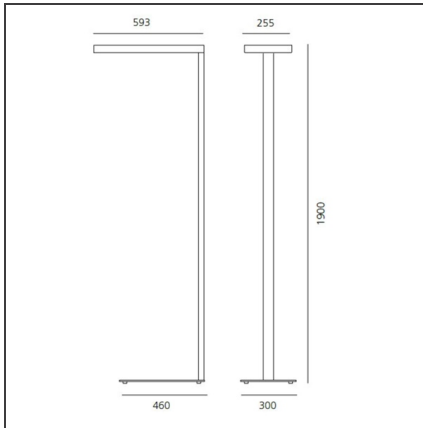

TECHNICAL DRAWINGS

FEATURES

Article Code:	M036211	Material:	Aluminium and Steel
Colour:	Moka	Series:	Indoor
Installation:	Floor	Area contract:	Office
Environment:	Indoor	Emission:	Direct/indirect

DIMENSIONS

Length:	cm 59.3
Width:	cm 25.5
Height:	cm 190
Weight:	kg 14

INCLUDED SOURCES

Category:	LED	Color temperature (K):	3000K
Number:	1	Color Tolerance:	MacAdam 4SDCM
Watt:	26W	CRI:	>80
Delivered lumens output (lm):	2510lm	Efficacy:	96lm/W
Type:	0	Service Life:	L70(6K)>36000h
Class:	A		
Category:	LED	Color temperature (K):	3000K
Number:	1	Color Tolerance:	MacAdam3SDCM
Watt:	44W	CRI:	>80
Delivered lumens output (lm):	3902lm	Efficacy:	89lm/W
Type:	0	Service Life:	L70(6K)>36000h
Class:	A		

LUMINAIRE

Power Supply:	Electronic Dimmable Integrated	Delivered lumens output (lm):	5386lm
Watt:	81.0W	CCT:	3000K
Voltage:	220V-240V	Efficiency:	100%
		Efficacy:	66.49lm/W
		CRI:	80