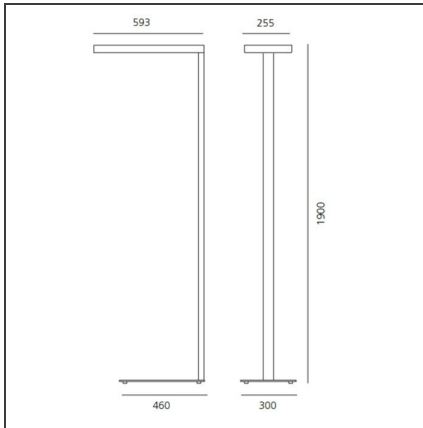

Chocolate Floor - Eco Comfort 4000K Interactive-Dali - White

IP20  Dimmerable: 

DESIGN BY

a.g Licht

DESCRIPTION

Chocolate Floor Led sets new standards in the lighting and living at the workplace, and features unique characteristics in terms of ergonomics, efficiency and lighting comfort. With the innovative optics technology, the direct light is directed and focused onto the specific visual task, for single desk (800 x 1600 mm) or double desk workstation (1600 x 1600 mm). It provides maximum efficiency thanks to a large direct component (48%, 2-desk version). 2 light management options: Dimmable (double-switch circuit), Interactive-Dali System with movement detector and daylight sensor, providing auto-regulation of the light intensity depending on the light level in the environment, and people presence.

TECHNICAL DRAWINGS

FEATURES

| | | | |
|----------------------|----------|-----------------------|---------------------|
| Article Code: | M0366N26 | Material: | Aluminium and Steel |
| Colour: | White | Series: | Indoor |
| Installation: | Floor | Area contract: | Office |
| Environment: | Indoor | Emission: | Direct/indirect |

DIMENSIONS

| | |
|----------------|---------|
| Length: | cm 59.3 |
| Width: | cm 25.5 |
| Height: | cm 190 |
| Weight: | kg 14 |

INCLUDED SOURCES

| | | | |
|------------------|-----|-------------------------------|-------|
| Category: | LED | Color temperature (K): | 4000K |
| Number: | 1 | | |
| Watt: | 77W | | |
| Type: | 0 | | |
| Class: | A | | |

LUMINAIRE

| | | | |
|----------------------|--------------------------------|--------------------------------------|--------|
| Power Supply: | Electronic Dimmable Integrated | Delivered lumens output (lm): | 7918lm |
| Watt: | 77W | CCT: | 4000K |
| | | CRI: | 80 |
| | | Dimmable Typology: | Dali |