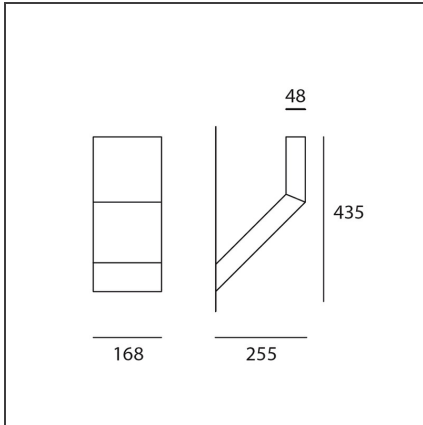

Chilone Wall Anthracite gray

IP65

DESIGN BY

Ernesto Gismondi

DESCRIPTION

Floor and wall matching outdoor luminaires. It is possible to install the device with the light pointed either downwards or upwards. Floor version is available in three heights and in Up model.

TECHNICAL DRAWINGS

FEATURES

Article Code:	T082420	Material:	Aluminum, polycarbonate
Colour:	Anthracite gray	Series:	Outdoor
Installation:	Bollard, Pole, Floor, Wall	Area contract:	null
Environment:	Outdoor	Emission:	Direct

DIMENSIONS

Length:	cm 25.5
Width:	cm 16.7
Height:	cm 43.5

INCLUDED SOURCES

Category:	LED	Color temperature (K):	3000K
Number:	1	Color Tolerance:	MacAdam 2SDCM
Watt:	16W	Service Life:	L70 (6K) 50000h
Type:	0		
Class:	A		

LUMINAIRE

Watt:	16W	Delivered lumens output (lm):	515lm
Voltage:	220V-240V	CCT:	3000K
		Efficiency:	100%
		Efficacy:	32.19lm/W
		CRI:	80

Notes

LED included.