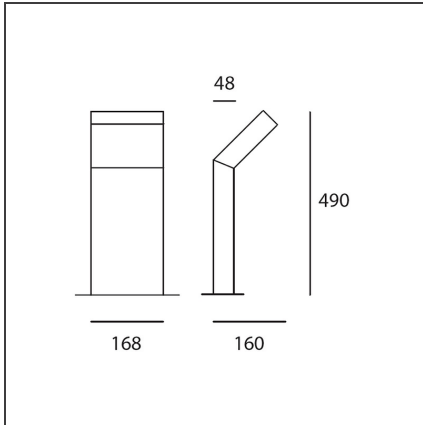

Chilone Up Floor Gray/white

IP65

DESIGN BY

Ernesto Gismondi

DESCRIPTION

Floor and wall matching outdoor luminaires. It is possible to install the device with the light pointed either downwards or upwards.

TECHNICAL DRAWINGS

FEATURES

Article Code:	T082300	Material:	Aluminum, polycarbonate
Colour:	Gray/white	Series:	Outdoor
Installation:	Bollard, Pole, Floor, Wall	Area contract:	null
Environment:	Outdoor	Emission:	Direct

DIMENSIONS

Length:	cm 16
Width:	cm 16.8
Height:	cm 49

INCLUDED SOURCES

Category:	LED	Color temperature (K):	3000K
Number:	1	Color Tolerance:	MacAdam 2SDCM
Watt:	16W	Service Life:	L70 (6K) 50000h
Type:	0		
Class:	A		

LUMINAIRE

Watt:	16W	Delivered lumens output (lm):	515lm
Voltage:	220V-240V	CCT:	3000K
		Efficiency:	100%
		Efficacy:	32.19lm/W
		CRI:	80

Notes

Floor version is available in three heights and in Up model. Floor fixing with ground mounting plate.