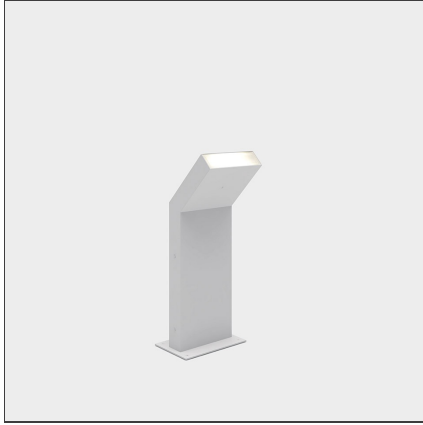

Chilone Up Floor Anthracite gray

IP65

DESIGN BY

Ernesto Gismondi

DESCRIPTION

Floor and wall matching outdoor luminaires. It is possible to install the device with the light pointed either downwards or upwards.

TECHNICAL DRAWINGS

FEATURES

Article Code:	T082320	Material:	Aluminum, polycarbonate
Colour:	Anthracite gray	Series:	Outdoor
Installation:	Bollard, Pole, Floor, Wall	Area contract:	null
Environment:	Outdoor	Emission:	Direct

DIMENSIONS

Length:	cm 16
Width:	cm 16.8
Height:	cm 49

INCLUDED SOURCES

Category:	LED	Color temperature (K):	3000K
Number:	1	Color Tolerance:	MacAdam 2SDCM
Watt:	16W	Service Life:	L70 (6K) 50000h
Type:	0		
Class:	A		

LUMINAIRE

Watt:	16W	Delivered lumens output (lm):	515lm
Voltage:	220V-240V	CCT:	3000K
		Efficiency:	100%
		Efficacy:	32.19lm/W
		CRI:	80

Notes

Floor version is available in three heights and in Up model. Floor fixing with ground mounting plate.