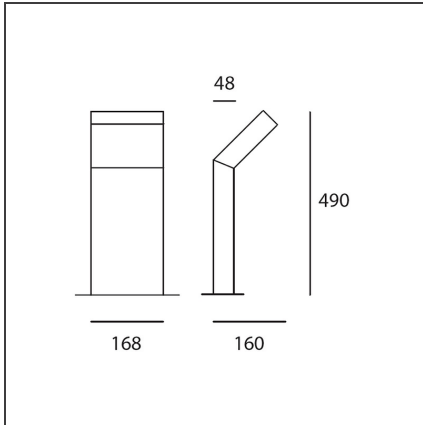

Chilone Up Floor Anthracite gray

IP65

DESIGN BY

Ernesto Gismondi

DESCRIPTION

Floor and wall matching outdoor luminaires. It is possible to install the device with the light pointed either downwards or upwards.

TECHNICAL DRAWINGS

FEATURES

Article Code:	T082320	Material:	Aluminum, polycarbonate
Colour:	Anthracite gray	Series:	Outdoor
Installation:	Bollard, Pole, Floor, Wall	Area contract:	null
Environment:	Outdoor	Emission:	Direct

DIMENSIONS

Length:	cm 16
Width:	cm 16.8
Height:	cm 49

INCLUDED SOURCES

Category:	LED	Color temperature (K):	3000K
Number:	1	Color Tolerance:	MacAdam 2SDCM
Watt:	16W	Service Life:	L70 (6K) 50000h
Type:	0		
Class:	A		

LUMINAIRE

Watt:	16W	Delivered lumens output (lm):	515lm
Voltage:	220V-240V	CCT:	3000K
		Efficiency:	100%
		Efficacy:	32.19lm/W
		CRI:	80

Notes

Floor version is available in three heights and in Up model. Floor fixing with ground mounting plate.