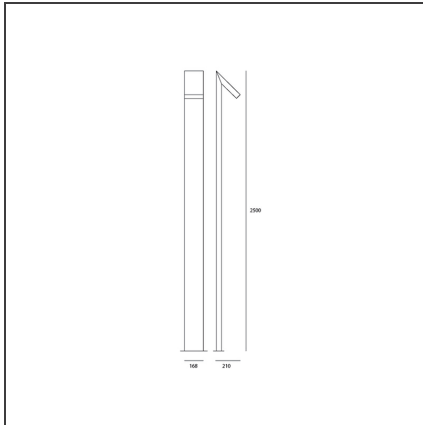

Chilone Pole 250 Rust

IP65     

DESIGN BY

Ernesto Gismondi

DESCRIPTION

Floor and wall matching outdoor luminaires. It is possible to install the device with the light pointed either downwards or upwards.

TECHNICAL DRAWINGS

FEATURES

Article Code:	T082010	Material:	Aluminum, polycarbonate
Colour:	Rust	Series:	Outdoor
Installation:	Bollard, Pole, Floor, Wall	Area contract:	null
Environment:	Outdoor	Emission:	Direct

DIMENSIONS

Length:	cm 21
Width:	cm 16.8
Height:	cm 250

INCLUDED SOURCES

Category:	LED	Color temperature (K):	3000K
Number:	1	Color Tolerance:	MacAdam 2SDCM
Watt:	16W	Service Life:	L70 (6K) 50000h
Type:	0		
Class:	A		

LUMINAIRE

Watt:	16W	Delivered lumens output (lm):	310lm
Voltage:	220V-240V	CCT:	3000K
		Efficiency:	100%
		Efficacy:	19.37lm/W
		CRI:	80

Notes

Floor version is available in three heights and in Up model. Floor fixing with ground mounting plate.