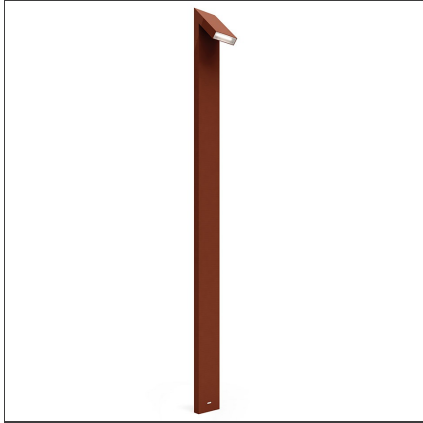

Chilone Pole 250 Rust

IP65     

DESIGN BY

Ernesto Gismondi

DESCRIPTION

Floor and wall matching outdoor luminaires. It is possible to install the device with the light pointed either downwards or upwards.

TECHNICAL DRAWINGS

FEATURES

Article Code:	T082010	Material:	Aluminum, polycarbonate
Colour:	Rust	Series:	Outdoor
Installation:	Bollard, Pole, Floor, Wall	Area contract:	null
Environment:	Outdoor	Emission:	Direct

DIMENSIONS

Length:	cm 21
Width:	cm 16.8
Height:	cm 250

INCLUDED SOURCES

Category:	LED	Color temperature (K):	3000K
Number:	1	Color Tolerance:	MacAdam 2SDCM
Watt:	16W	Service Life:	L70 (6K) 50000h
Type:	0		
Class:	A		