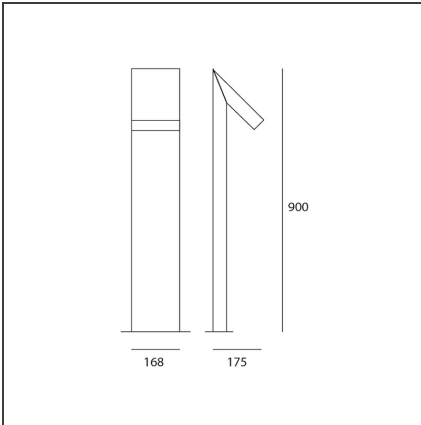

Chilone Floor 90 Anthracite gray

IP65    

DESIGN BY

Ernesto Gismondi

DESCRIPTION

Floor and wall matching outdoor luminaires. It is possible to install the device with the light pointed either downwards or upwards.

TECHNICAL DRAWINGS

FEATURES

Article Code:	T082120	Material:	Aluminum, polycarbonate
Colour:	Anthracite gray	Series:	Outdoor
Installation:	Bollard, Pole, Floor, Wall	Area contract:	null
Environment:	Outdoor	Emission:	Direct

DIMENSIONS

Length:	cm 17.5
Width:	cm 16.8
Height:	cm 90

INCLUDED SOURCES

Category:	LED	Color temperature (K):	3000K
Number:	1	CRI:	80
Watt:	8W		
Type:	0		
Class:	A		

LUMINAIRE

Watt:	8W	Delivered lumens output (lm):	194lm
Voltage:	220V-240V	CCT:	3000K
		Efficiency:	100%
		Efficacy:	24.25lm/W
		CRI:	80