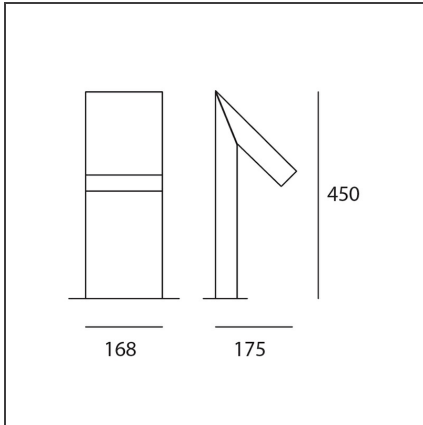

Chilone Floor 45 Gray/white

IP65

DESIGN BY

Ernesto Gismondi

DESCRIPTION

Floor and wall matching outdoor luminaires. It is possible to install the device with the light pointed either downwards or upwards.

TECHNICAL DRAWINGS

FEATURES

Article Code:	T082200	Material:	Aluminum, polycarbonate
Colour:	Gray/white	Series:	Outdoor
Installation:	Bollard, Pole, Floor, Wall	Area contract:	null
Environment:	Outdoor	Emission:	Direct

DIMENSIONS

Length:	cm 17.5
Width:	cm 16.8
Height:	cm 45

INCLUDED SOURCES

Category:	LED	Color temperature (K):	3000K
Number:	1	CRI:	80
Watt:	8W		
Type:	0		
Class:	A		

LUMINAIRE

Watt:	8W	Delivered lumens output (lm):	194lm
Voltage:	220V-240V	CCT:	3000K
		Efficiency:	100%
		Efficacy:	24.25lm/W
		CRI:	80