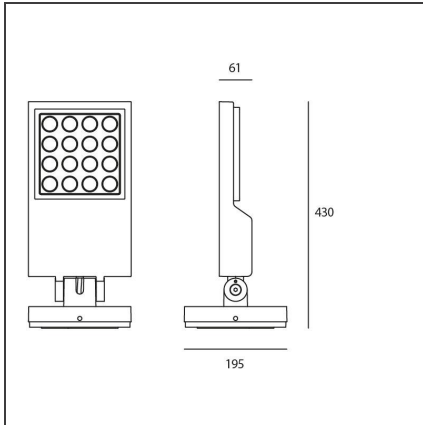

Cefiso 20 - 40° 3000K Gray/white

IP65

DESIGN BY

Alessandro Pedretti

DESCRIPTION

Floor/ wall adjustable spotlight, with LED sources. Materials: floor/ wall support and body in painted aluminium, screen in tempered glass. PMMA lenses - flood optic. Monochrome white LED, 3000K (warm).

TECHNICAL DRAWINGS

FEATURES

Article Code:	T418139W00	Material:	Aluminum, tempered glass, methacrylate
Colour:	Gray/white	Series:	Outdoor
Installation:	Floor, Wall	Area contract:	Outdoor
Environment:	Outdoor		

DIMENSIONS

Width:	cm 6.1	Impact Resistance:	IK10
Height:	cm 43		
Base Width:	cm 19.5		

INCLUDED SOURCES

Category:	LED	Color temperature (K):	3000K
Number:	1	CRI:	80 typ
Watt:	38W		
Type:	0		
Class:	A		

LUMINAIRE

Watt:	38W	Delivered lumens output (lm):	2110lm
Voltage:	220V-240V	CCT:	3000K
		Efficiency:	100%
		Efficacy:	57.04lm/W
		CRI:	80

Notes

Flood optic: wide luminous flow suitable for lighting large areas. 32° optic.