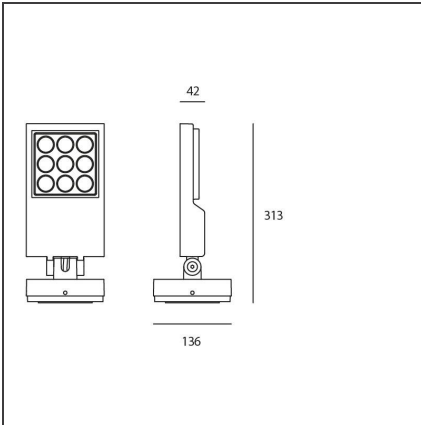

Cefiso 14 - 5,4° 3000K Gray/white

IP65    

DESIGN BY

Alessandro Pedretti

DESCRIPTION

Light fixture with adjustable direct emission, with high-performance LED light sources. Floor, wall and eaves installation. 2 sizes: Cefiso 14, Cefiso 20. Available in two finishes: grey-white and anthracite grey painted. Consist of adjustable lighting unit and terminal board. Rotation on the base +/-180°, body tilting +/-90° by means of a graduated metal ring allowing an accurate adjustment. Positioning is maintained by means of locking dowels. Body and terminal board in EN AB44100 aluminium, silicone gaskets. Electronic ballast integrated in the body. Silkscreened tempered glass siliconed flush with the body to avoid backwater. Wiring to be carried out inside the terminal board by piercing an IP65 grommet suitable for cables with a diameter of 8-13 mm. PMMA lenses in 3 different versions of beams. White monochromatic LEDs available in 3 colour temperatures: Warm = 3000K Neutral = 4000K Screws in AISI 316 stainless steel. Painted die-cast aluminium with 3-stage outdoor treatment: nanotechnologies, antioxidant primer, polyester paint. Technical features of light fixtures in compliance with EN60598-1 and part 2-5. IP Rating IP65. ENEC approved. Insulation class I.

TECHNICAL DRAWINGS

FEATURES

Article Code:	T418010W00	Material:	Aluminum, tempered glass, methacrylate
Colour:	Gray/white	Series:	Outdoor
Installation:	Floor, Wall	Area contract:	Outdoor
Environment:	Outdoor		

DIMENSIONS

Width:	cm 4.2	Impact Resistance:	IK10
Height:	cm 31.3		
Base Width:	cm 13.6		

INCLUDED SOURCES

Category:	LED	Color temperature (K):	3000K
Number:	1	CRI:	80
Watt:	23W		
Type:	0		
Class:	A		

LUMINAIRE