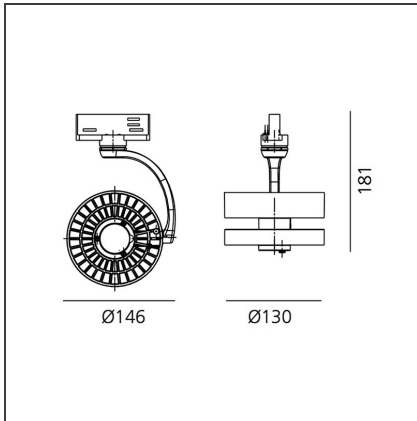

TECHNICAL DRAWINGS

FEATURES

Article Code:	M057783	Series:	Indoor
Colour:	Polished aluminium		
Installation:	Projector, Track, Suspension, Ceiling		
Environment:	Indoor		

DIMENSIONS

Height:	cm 18.1	Glow Wire Test:	850
Weight:	kg 0.7		
Base Diameter:	cm 13		
Inclination:	-90+90		
Rotation:	cm 360		

INCLUDED SOURCES

Category:	LED	Color temperature (K):	2700-5700
Number:	1	Color Tolerance:	MacAdam 2SDCM
Watt:	22W	CRI:	>93 (min.)
Type:	1	Service Life:	L70 (6K) 50000h
Class:	A		

LUMINAIRE

Watt:	22W	Delivered lumens output (lm):	404lm
		CCT:	2700-5700 K
		Efficiency:	61%
		Efficacy:	36 lm/W-39 lm/W
		CRI:	>93
		Dimmable Typology:	Dali

Notes

If there is no DALI-SwitchDim bus, the luminaire can be dimmed using the button on the device